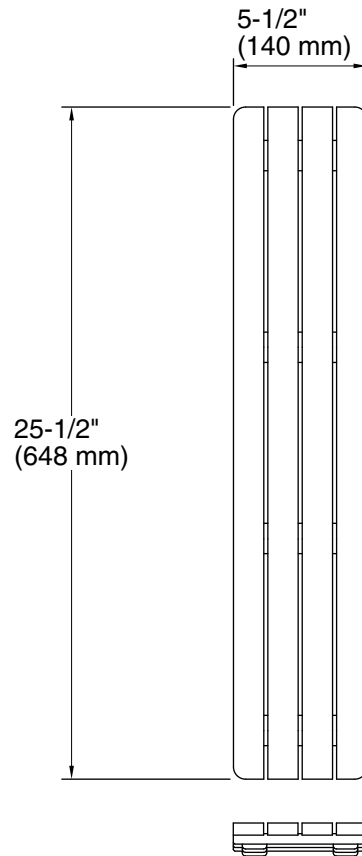

Groove®
Drain Cover
K-9334

Features

- High-grade teak wood.
- For use with the K-9948 or K-9949 Groove acrylic shower base.

Recommended Products/Accessories

- K-9925 48" x 36" single-threshold shower base
- K-9998 48" x 48" Single-threshold rear center
- K-23736 Furniture polish

Codes/Standards

None Applicable

**KOHLER® One-Year Limited
Warranty**

See website for detailed warranty information.

Technical Information

All product dimensions are nominal.

Material: Wood

Notes